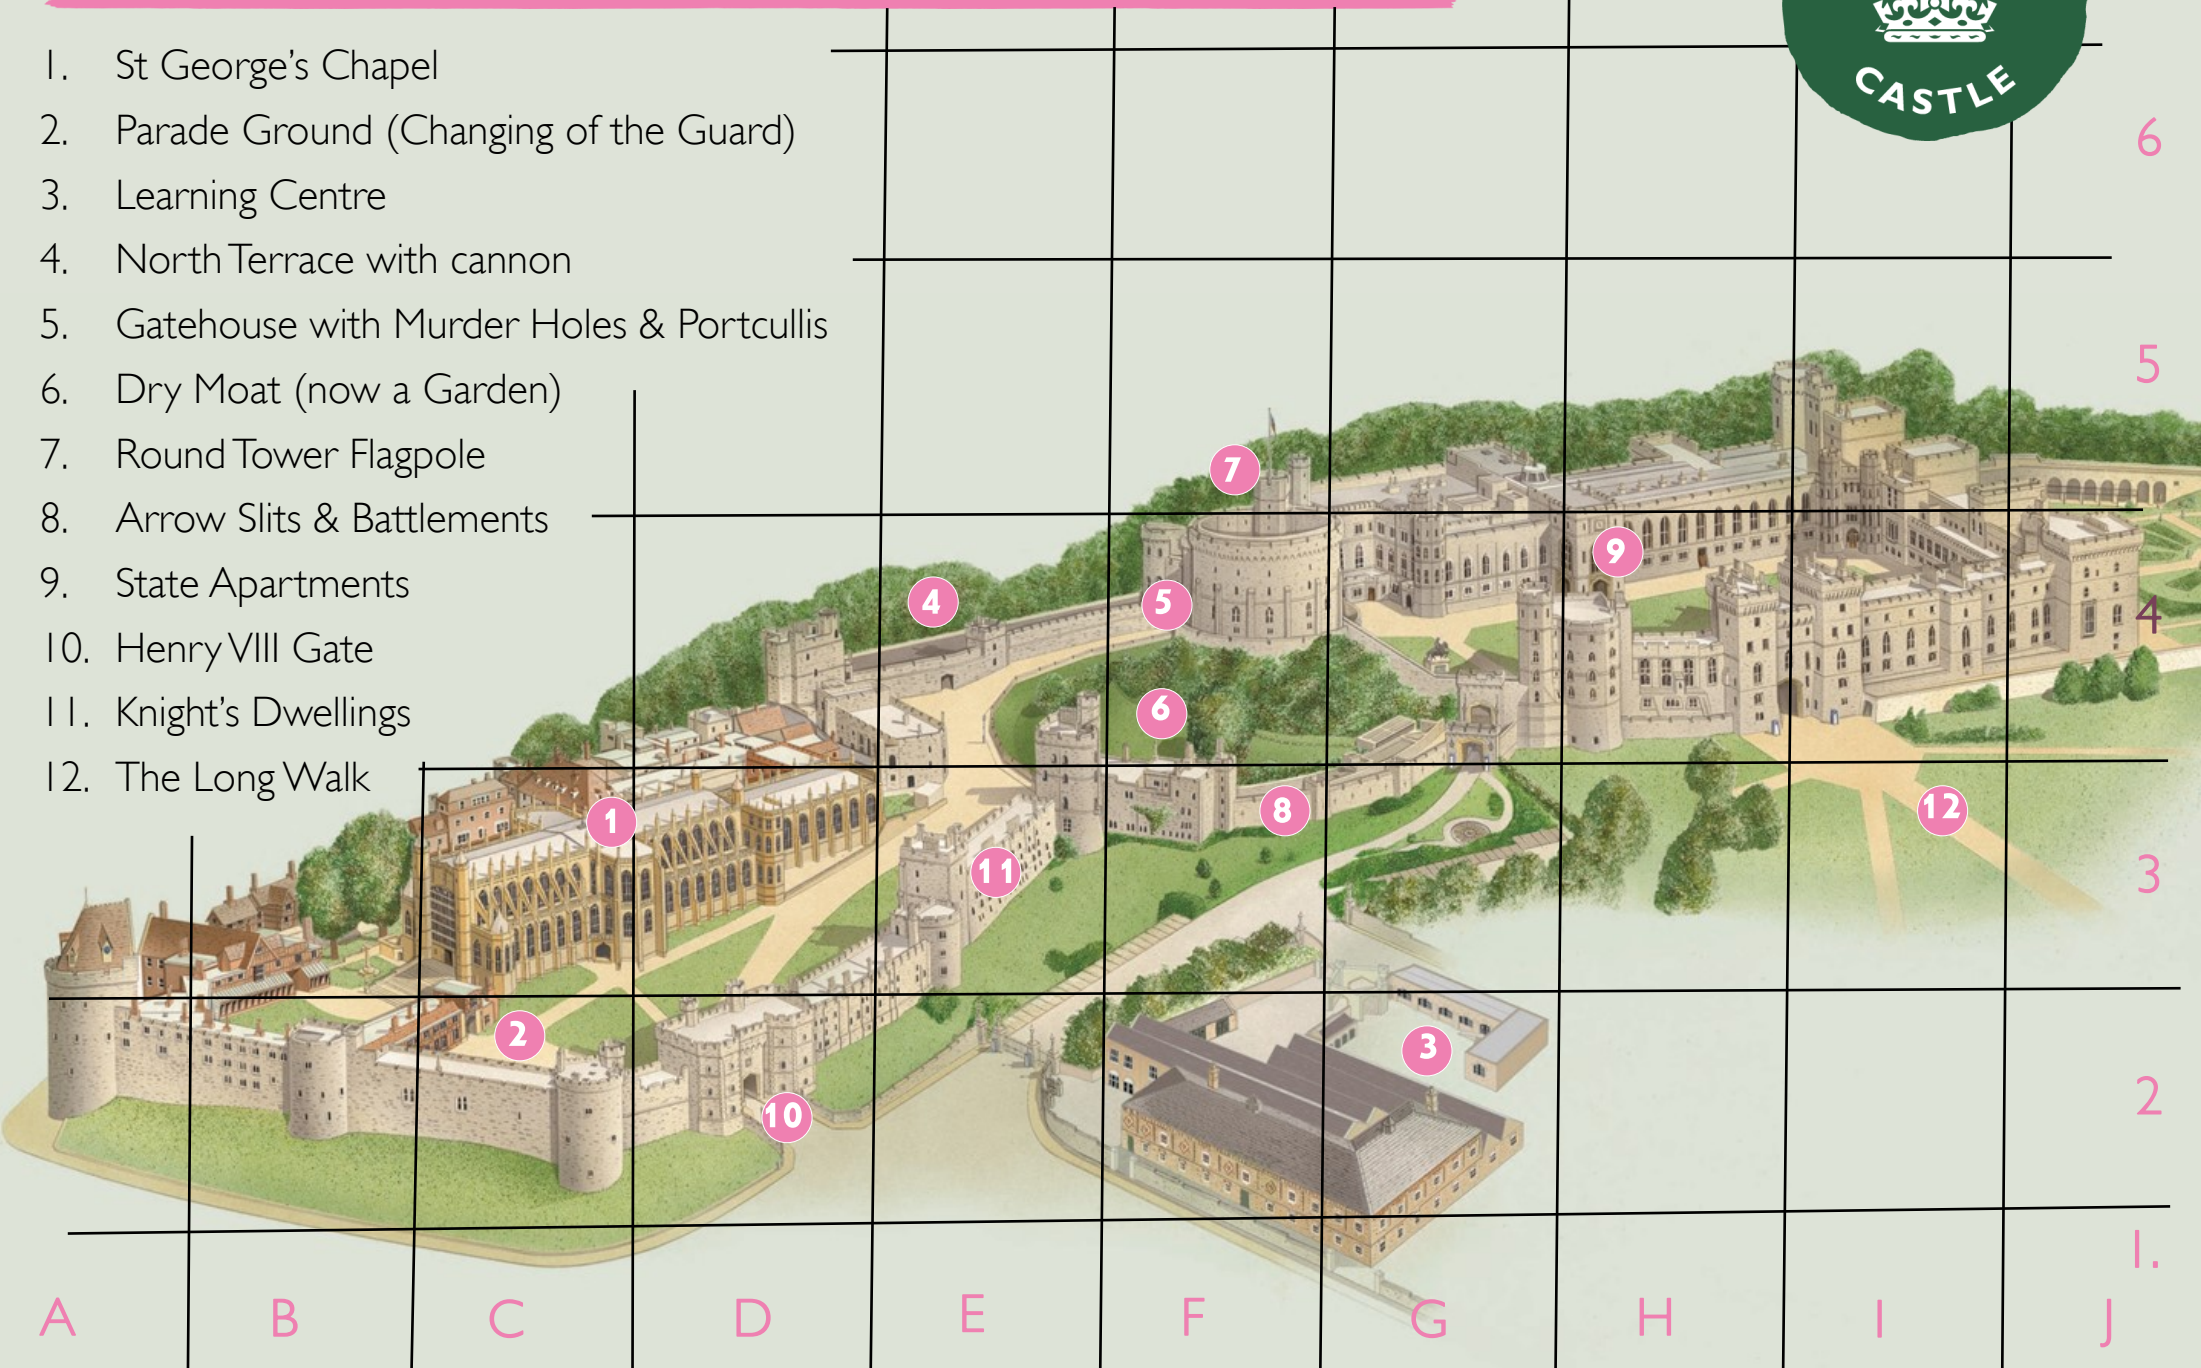

# Capture the Castle - coordinates practice

1. St George's Chapel
2. Parade Ground (Changing of the Guard)
3. Learning Centre
4. North Terrace with cannon
5. Gatehouse with Murder Holes & Portcullis
6. Dry Moat (now a Garden)
7. Round Tower Flagpole
8. Arrow Slits & Battlements
9. State Apartments
10. Henry VIII Gate
11. Knight's Dwellings
12. The Long Walk

A B C D E F G H I J

6

5

4

3

2

1.